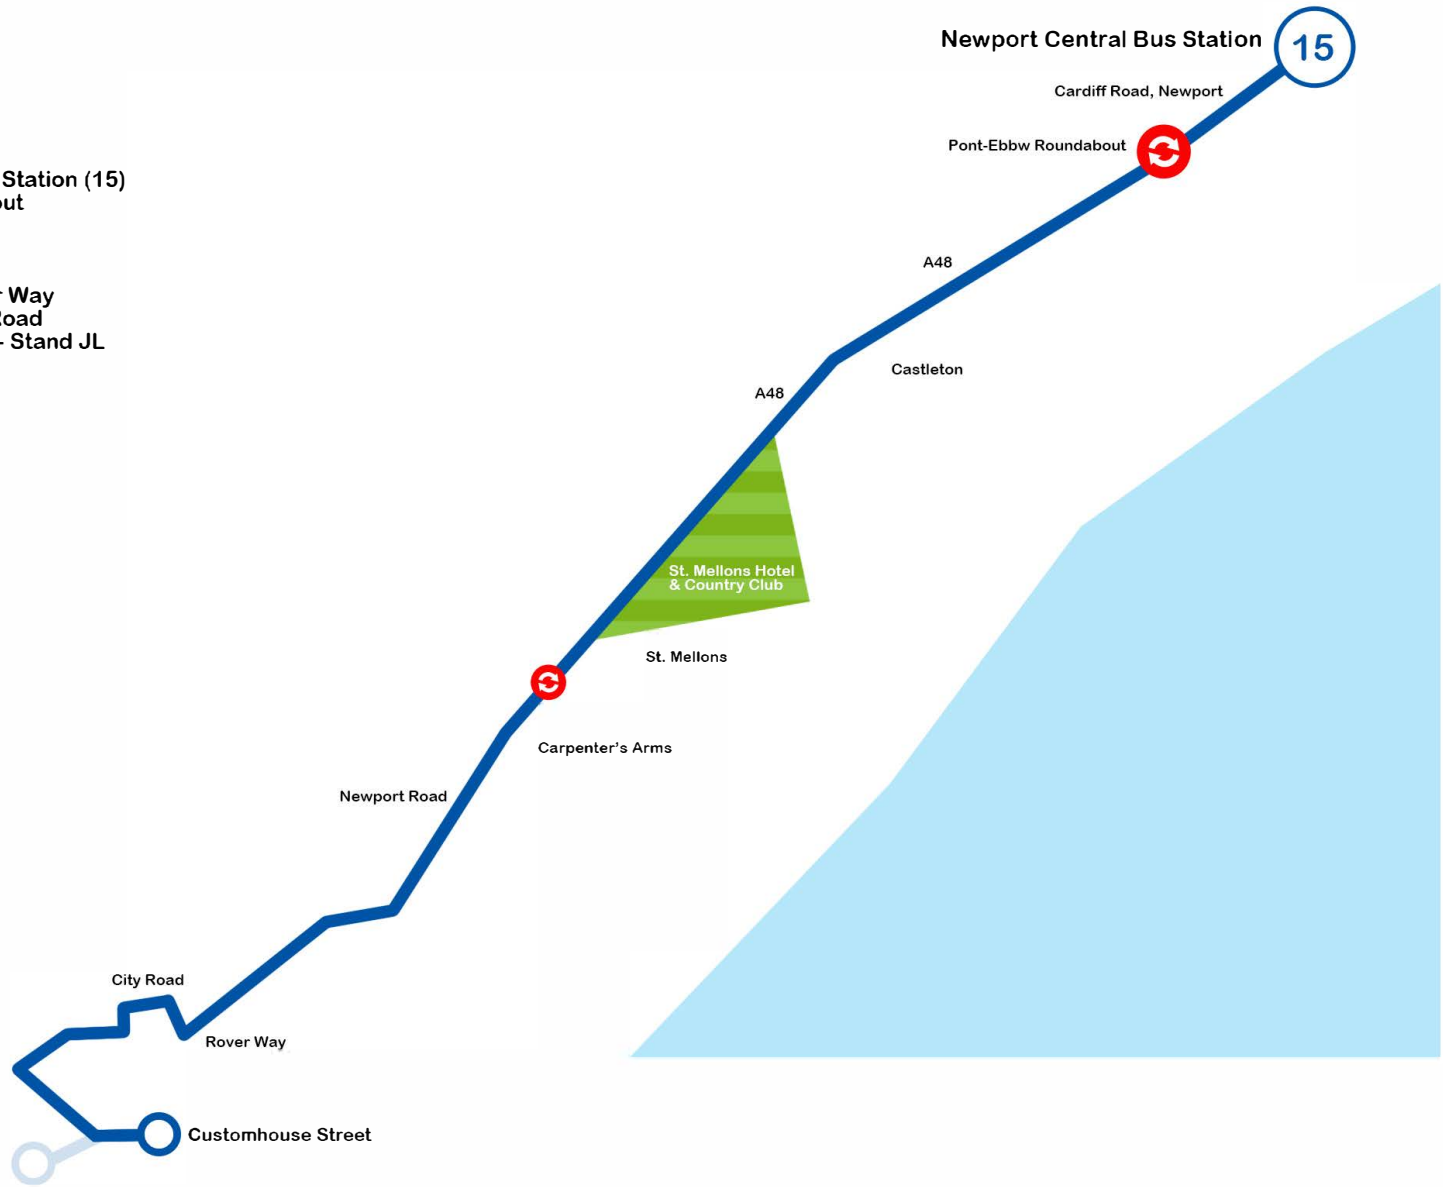

30

Cardiff

- Newport Central Bus Station (15)
- Pont Ebbw Roundabout
- Castleton
- St Mellons S.W.E.B
- Carpenter's Arms
- Newport Road, Rover Way
- Newport Road, City Road
- Customhouse Street - Stand JL

Cardiff Bus Station
Closed from
August 1st 2015 - December 2017