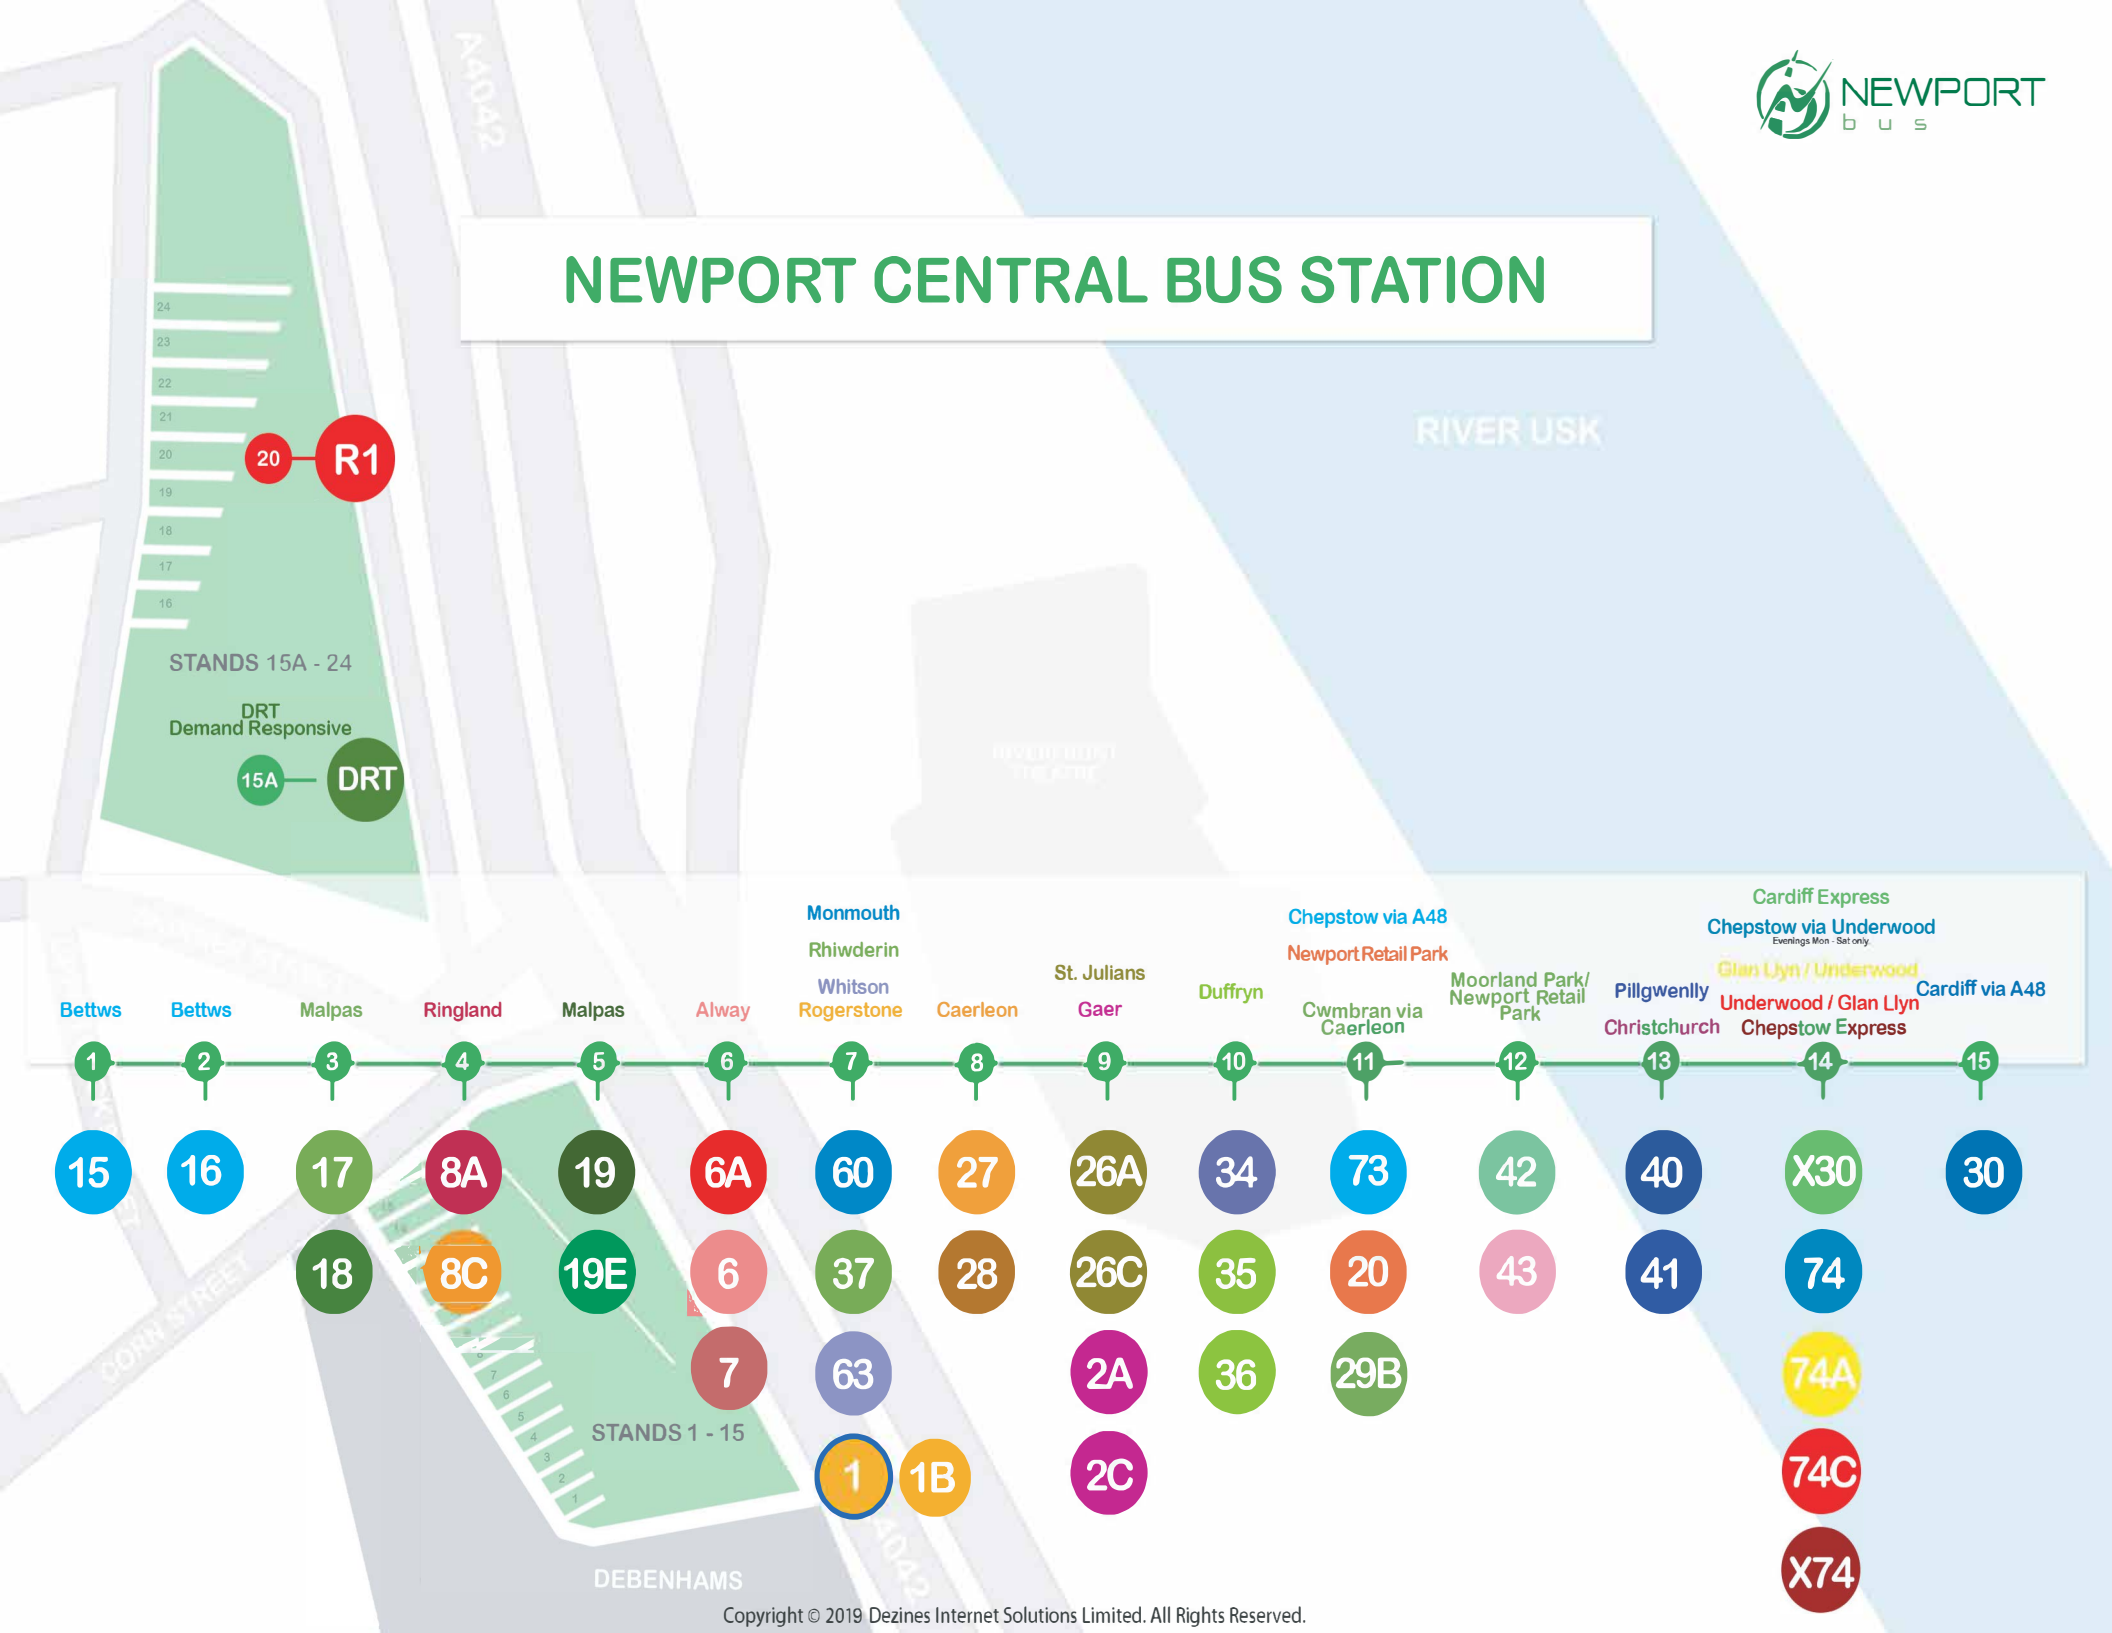

NEWPORT CENTRAL BUS STATION

Stand	Stand	Stand	Stand	Stand	Stand	Stand	Stand	Stand	Stand	Stand	Stand	Stand	Stand	Stand
1	2	3	4	5	6	7	8	9	10	11	12	13	14	15
15	16	17	8A	19	6A	60	27	26A	34	73	42	40	X30	30
		18	8C	19E	6	37	28	26C	35	20	43	41	74	
					7	63		2A	36	29B			74A	
						1	1B	2C					74C	
													X74