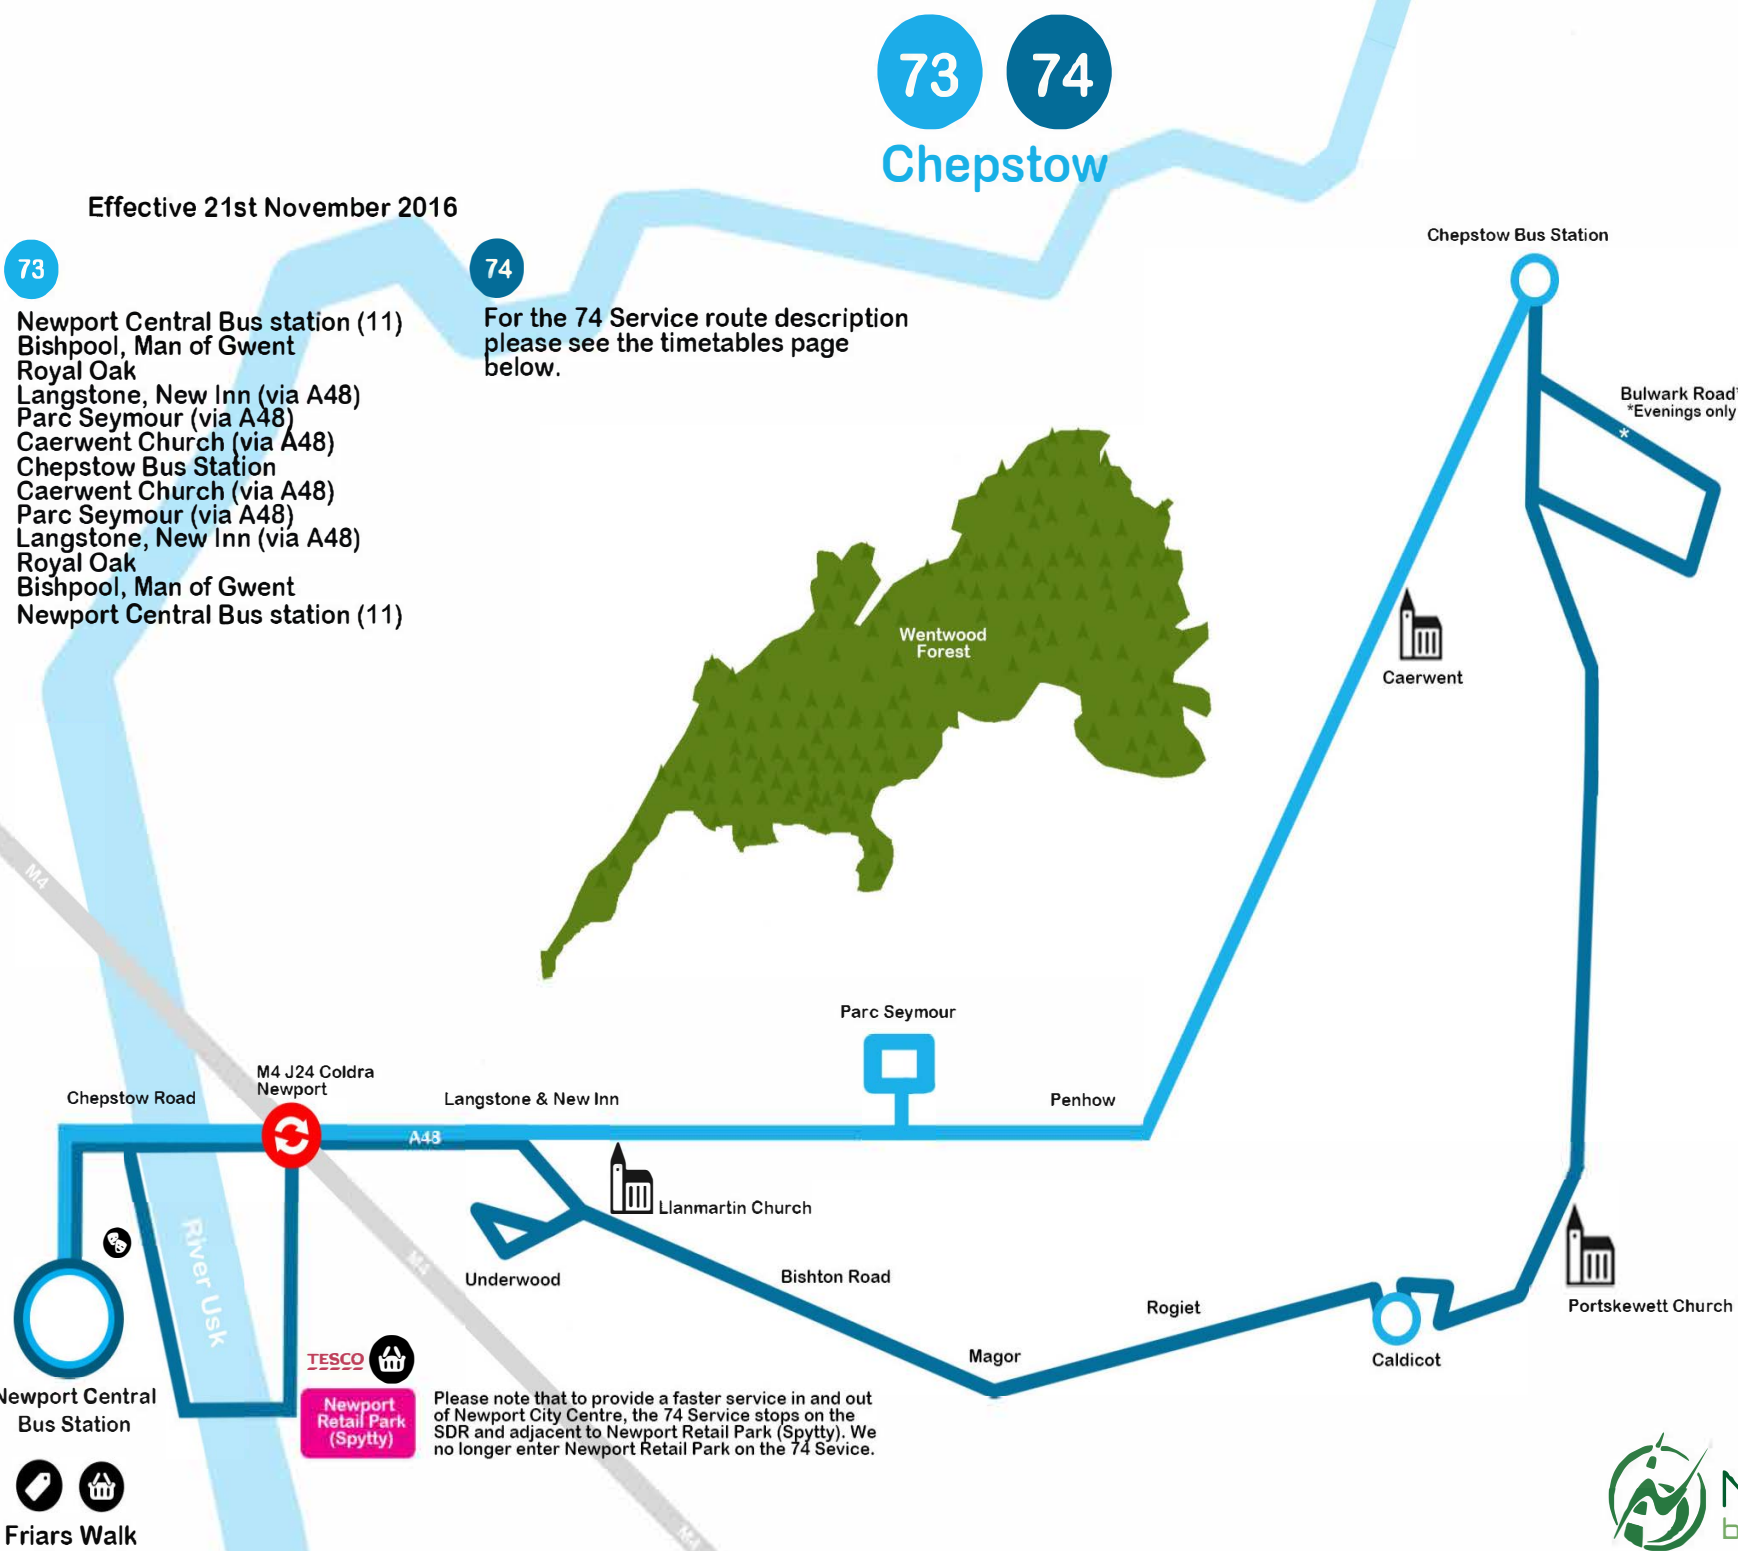

CA - On School day service continues to Chepstow School arriving at 0825
CP - On School Day service commences from Chepstow School departing at 1535
SH -Operates in School Holidays

B Operates via Bulwark, Chepstow
Sch -Operates on School Days

B - Operates via Bulwark, Chepstow

73 74 Chepstow

Effective 21st November 2016

73

Newport Central Bus station (11)
 Bishpool, Man of Gwent
 Royal Oak
 Langstone, New Inn (via A48)
 Parc Seymour (via A48)
 Caerwent Church (via A48)
 Chepstow Bus Station
 Caerwent Church (via A48)
 Parc Seymour (via A48)
 Langstone, New Inn (via A48)
 Royal Oak
 Bishpool, Man of Gwent
 Newport Central Bus station (11)

74

For the 74 Service route description please see the timetables page below.

Newport Central Bus Station
 Friars Walk

TESCO
 Newport Retail Park (Spytly)

Please note that to provide a faster service in and out of Newport City Centre, the 74 Service stops on the SDR and adjacent to Newport Retail Park (Spytly). We no longer enter Newport Retail Park on the 74 Service.

74A - Newport - Glan Llyn - Underwood
Route Direction: >>>

74C - Newport - Underwood - Glan Llyn
Route Direction: >>>

X74 Newport - Chepstow Express
Via SDR / EDR / Magor / Caldicot

Please note:
X74 Enters Newport Retail Park
Off-Peak hours only.