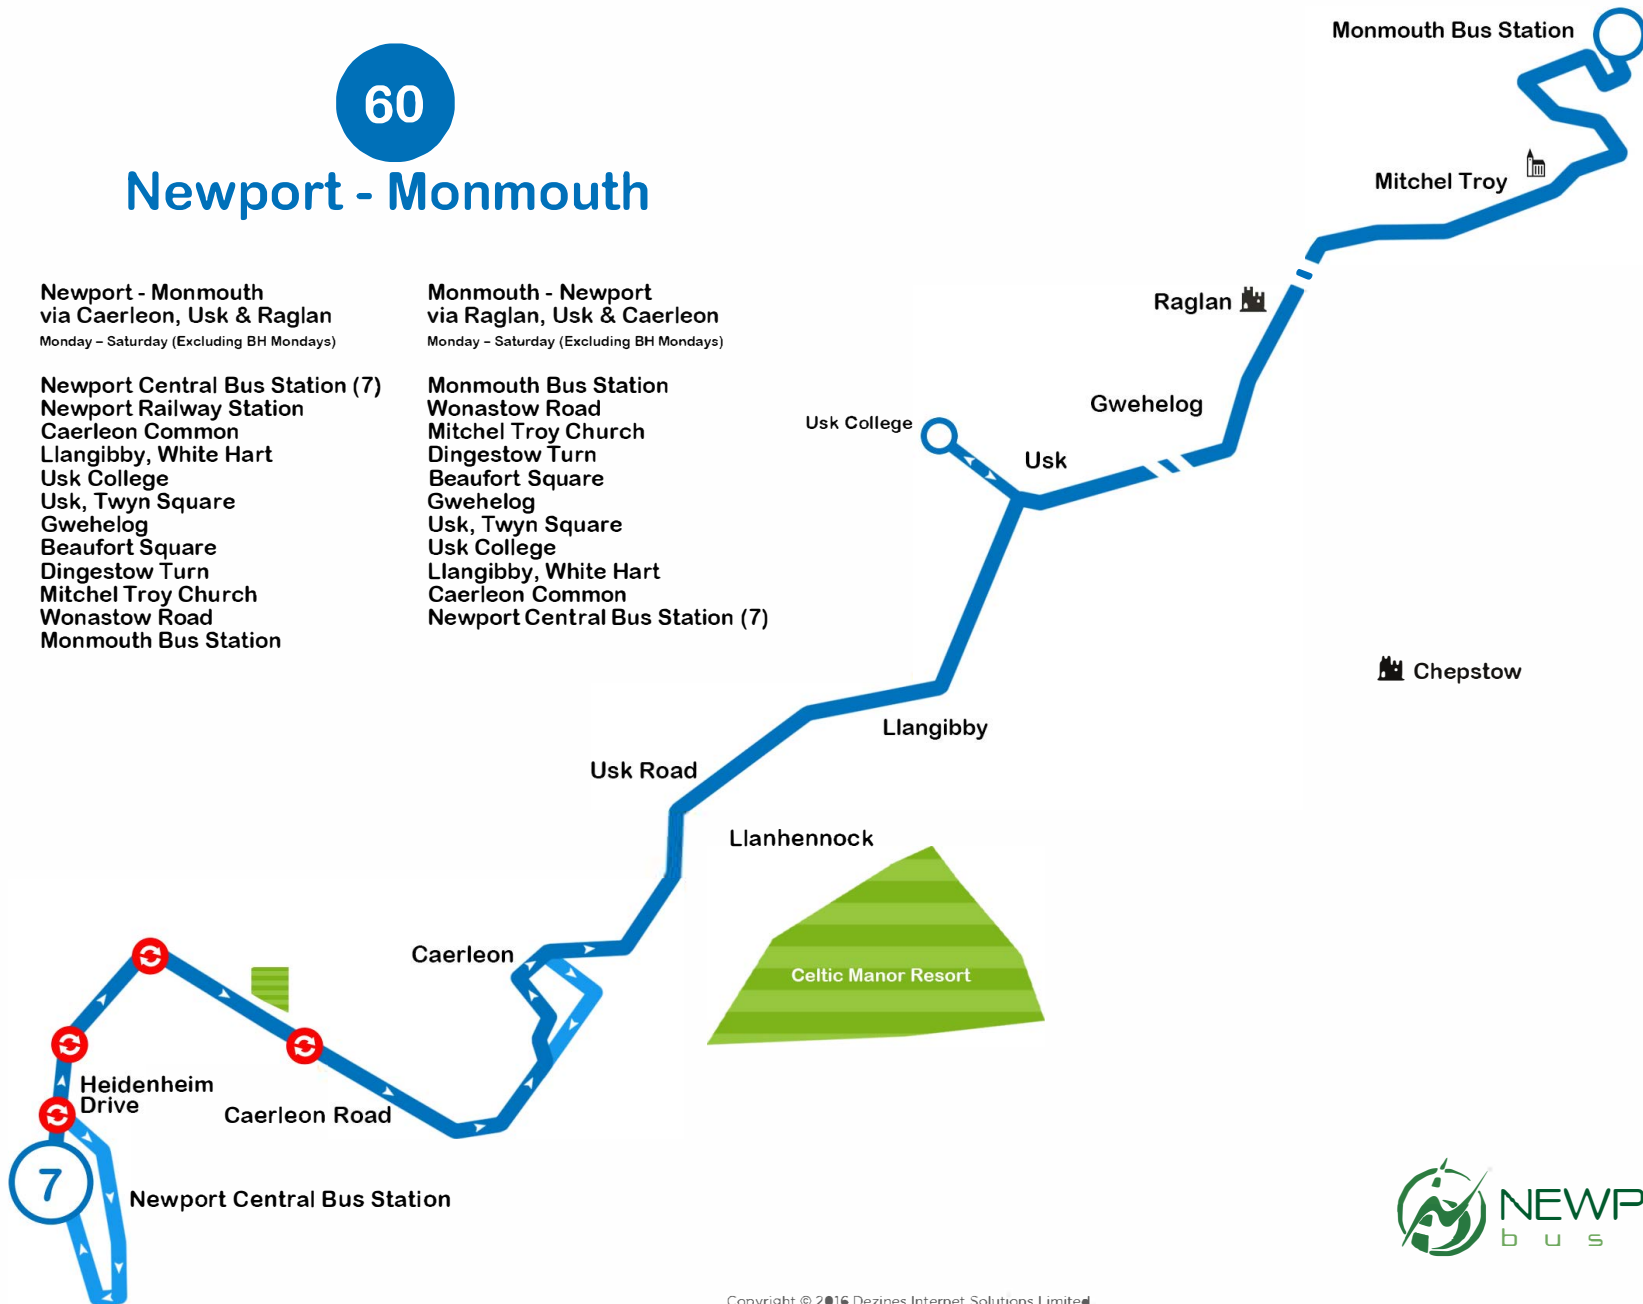

60

Newport - Monmouth

**Newport - Monmouth
via Caerleon, Usk & Raglan**
Monday - Saturday (Excluding BH Mondays)

- Newport Central Bus Station (7)
- Newport Railway Station
- Caerleon Common
- Llangibby, White Hart
- Usk College
- Usk, Twyn Square
- Gwehelog
- Beaufort Square
- Dingestow Turn
- Mitchel Troy Church
- Wonastow Road
- Monmouth Bus Station

**Monmouth - Newport
via Raglan, Usk & Caerleon**
Monday - Saturday (Excluding BH Mondays)

- Monmouth Bus Station
- Wonastow Road
- Mitchel Troy Church
- Dingestow Turn
- Beaufort Square
- Gwehelog
- Usk, Twyn Square
- Usk College
- Llangibby, White Hart
- Caerleon Common
- Newport Central Bus Station (7)

City Routes Map

EFFECTIVE - 1ST JULY 2018

ROUTE FARE 2020

Route 60

Adult Single Fare

Newport										
180	Caerleon									
270	220	Garth								
400	360	330	Llangybi							
440	410	400	260	Usk						
490	410	400	330	220	Gwhelog					
540	490	440	410	380	290	Raglan				
540	540	540	490	410	400	290	Dingestow Turn			
540	540	540	490	440	410	330	250	Mitchel Troy		
550	550	540	490	440	410	330	290	200	Monmouth Troy	
550	550	540	490	440	410	330	290	290	110	Monmouth

Child Single Fare

Newport										
110	Caerleon									
180	140	Garth								
260	240	220	Llangybi							
290	270	260	170	Usk						
320	270	260	220	140	Gwhelog					
360	320	290	270	250	190	Raglan				
360	360	360	320	270	260	190	Dingestow Turn			
360	360	360	320	290	270	220	160	Mitchel Troy		
360	360	360	320	290	270	220	190	130	Monmouth Troy	
360	360	360	320	290	270	220	190	190	70	Monmouth