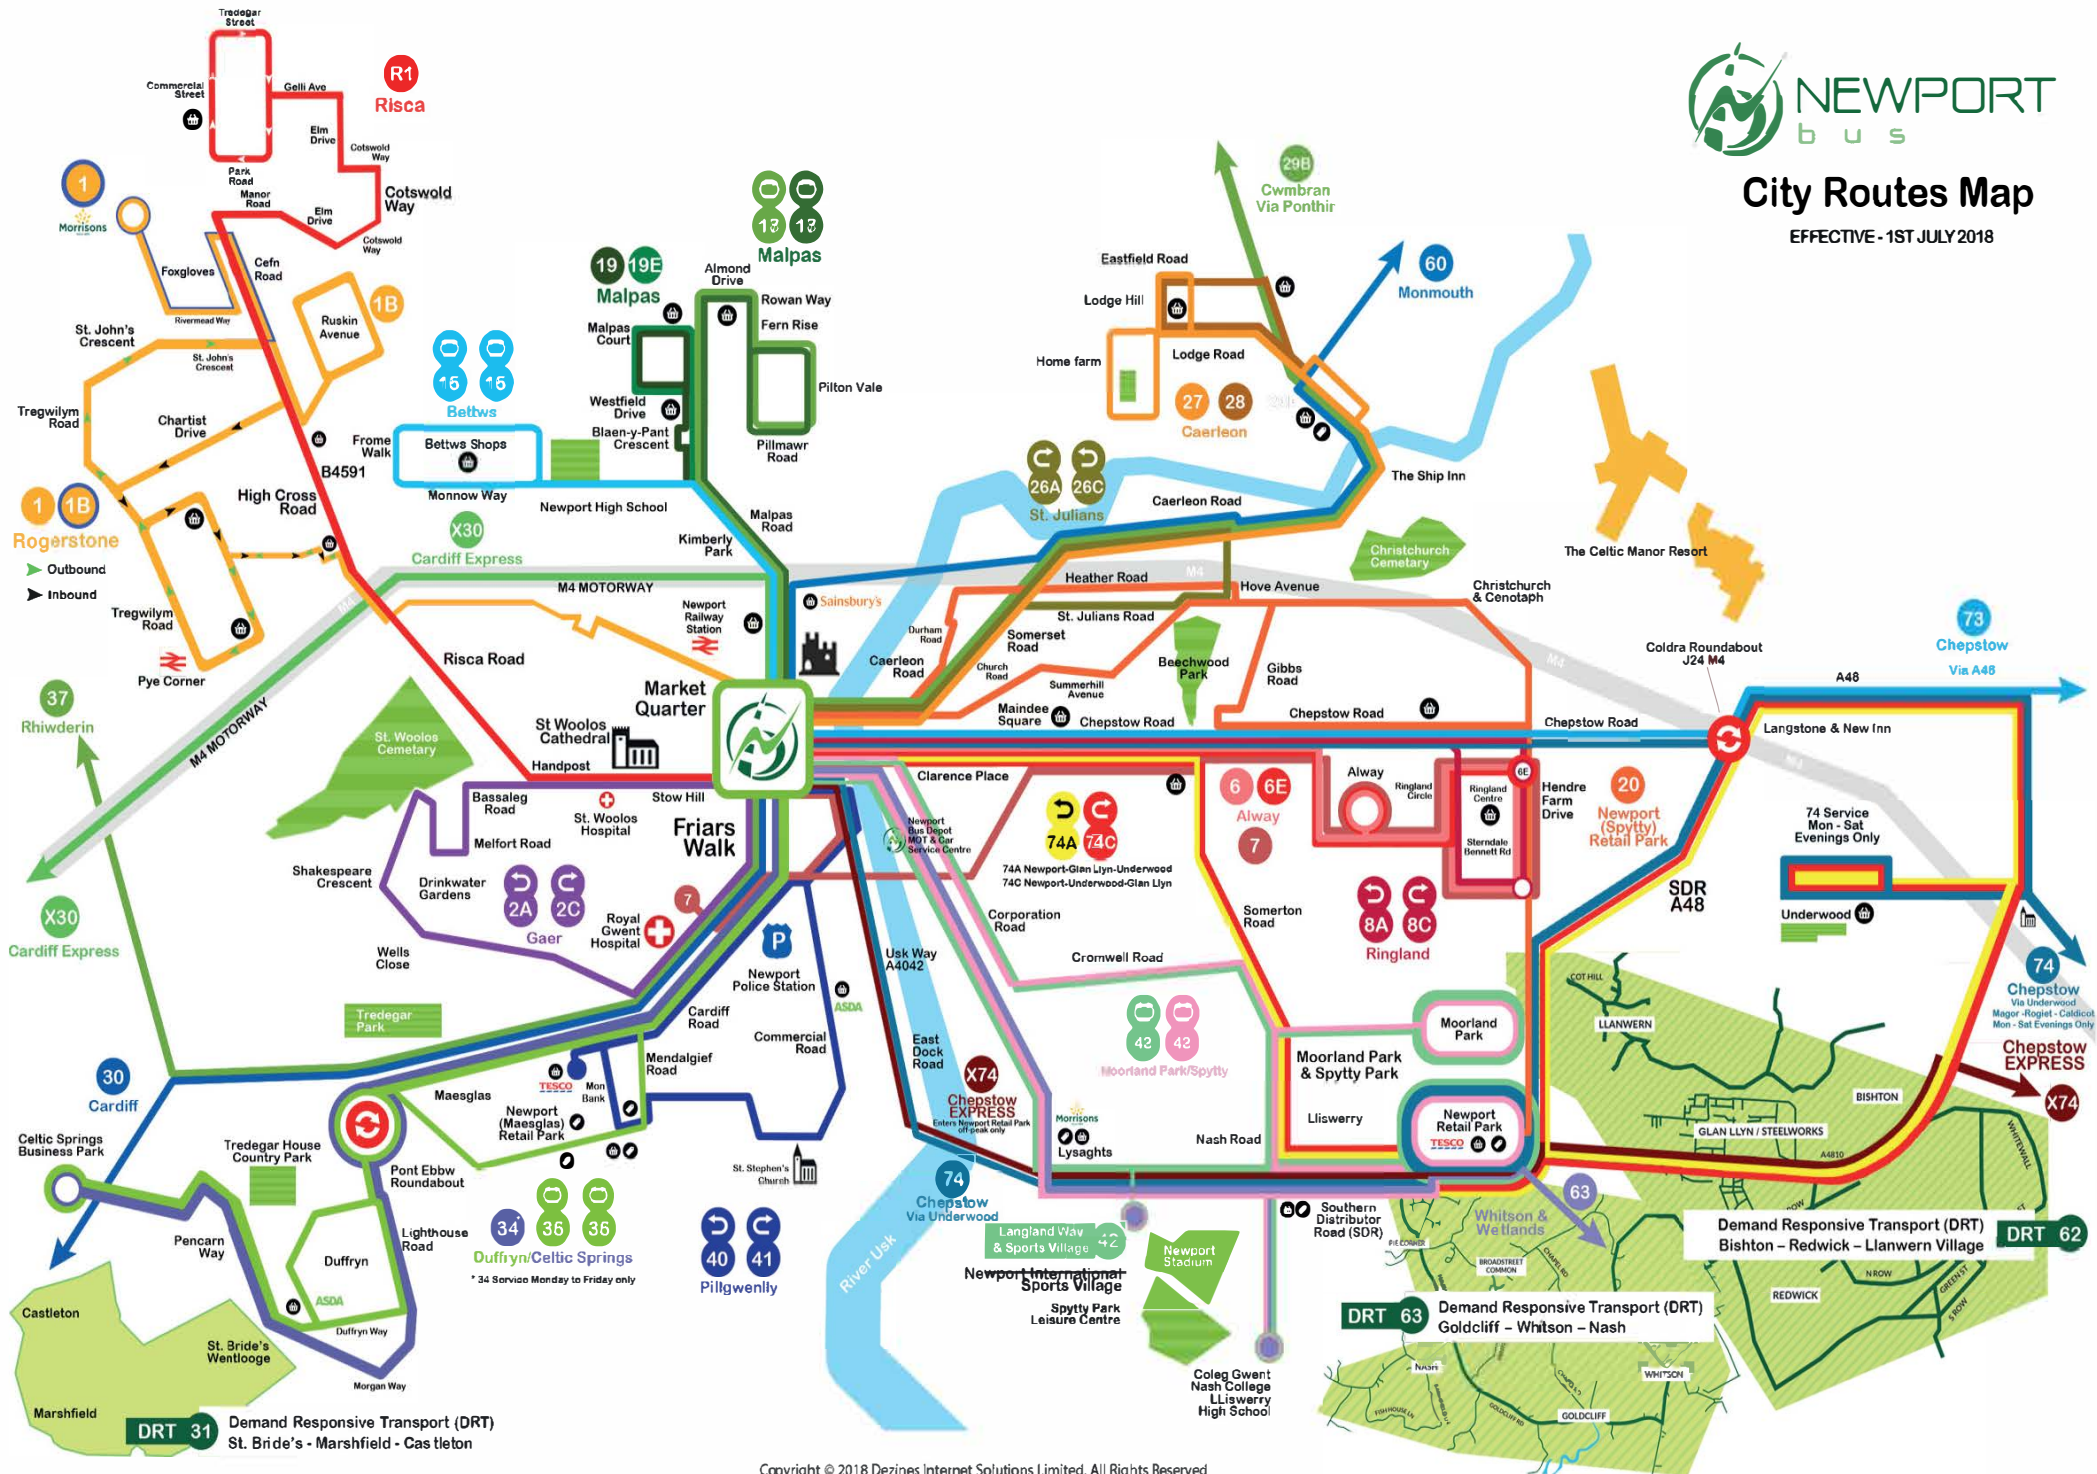

60

Newport - Monmouth

**Newport - Monmouth
via Caerleon, Usk & Raglan**
Monday - Saturday (Excluding BH Mondays)

- Newport Central Bus Station (7)
- Newport Railway Station
- Caerleon Common
- Llangibby, White Hart
- Usk College
- Usk, Twyn Square
- Gwehelog
- Beaufort Square
- Dingestow Turn
- Mitchel Troy Church
- Wonastow Road
- Monmouth Bus Station

**Monmouth - Newport
via Raglan, Usk & Caerleon**
Monday - Saturday (Excluding BH Mondays)

- Monmouth Bus Station
- Wonastow Road
- Mitchel Troy Church
- Dingestow Turn
- Beaufort Square
- Gwehelog
- Usk, Twyn Square
- Usk College
- Llangibby, White Hart
- Caerleon Common
- Newport Central Bus Station (7)

City Routes Map

EFFECTIVE - 1ST JULY 2018

ROUTE FARE 2020

Route 60

Adult Single Fare

Newport										
180	Caerleon									
270	220	Garth								
400	360	330	Llangybi							
440	410	400	260	Usk						
490	410	400	330	220	Gwhelog					
540	490	440	410	380	290	Raglan				
540	540	540	490	410	400	290	Dingestow Turn			
540	540	540	490	440	410	330	250	Mitchel Troy		
550	550	540	490	440	410	330	290	200	Monmouth Troy	
550	550	540	490	440	410	330	290	290	110	Monmouth

Child Single Fare

Newport										
110	Caerleon									
180	140	Garth								
260	240	220	Llangybi							
290	270	260	170	Usk						
320	270	260	220	140	Gwhelog					
360	320	290	270	250	190	Raglan				
360	360	360	320	270	260	190	Dingestow Turn			
360	360	360	320	290	270	220	160	Mitchel Troy		
360	360	360	320	290	270	220	190	130	Monmouth Troy	
360	360	360	320	290	270	220	190	190	70	Monmouth