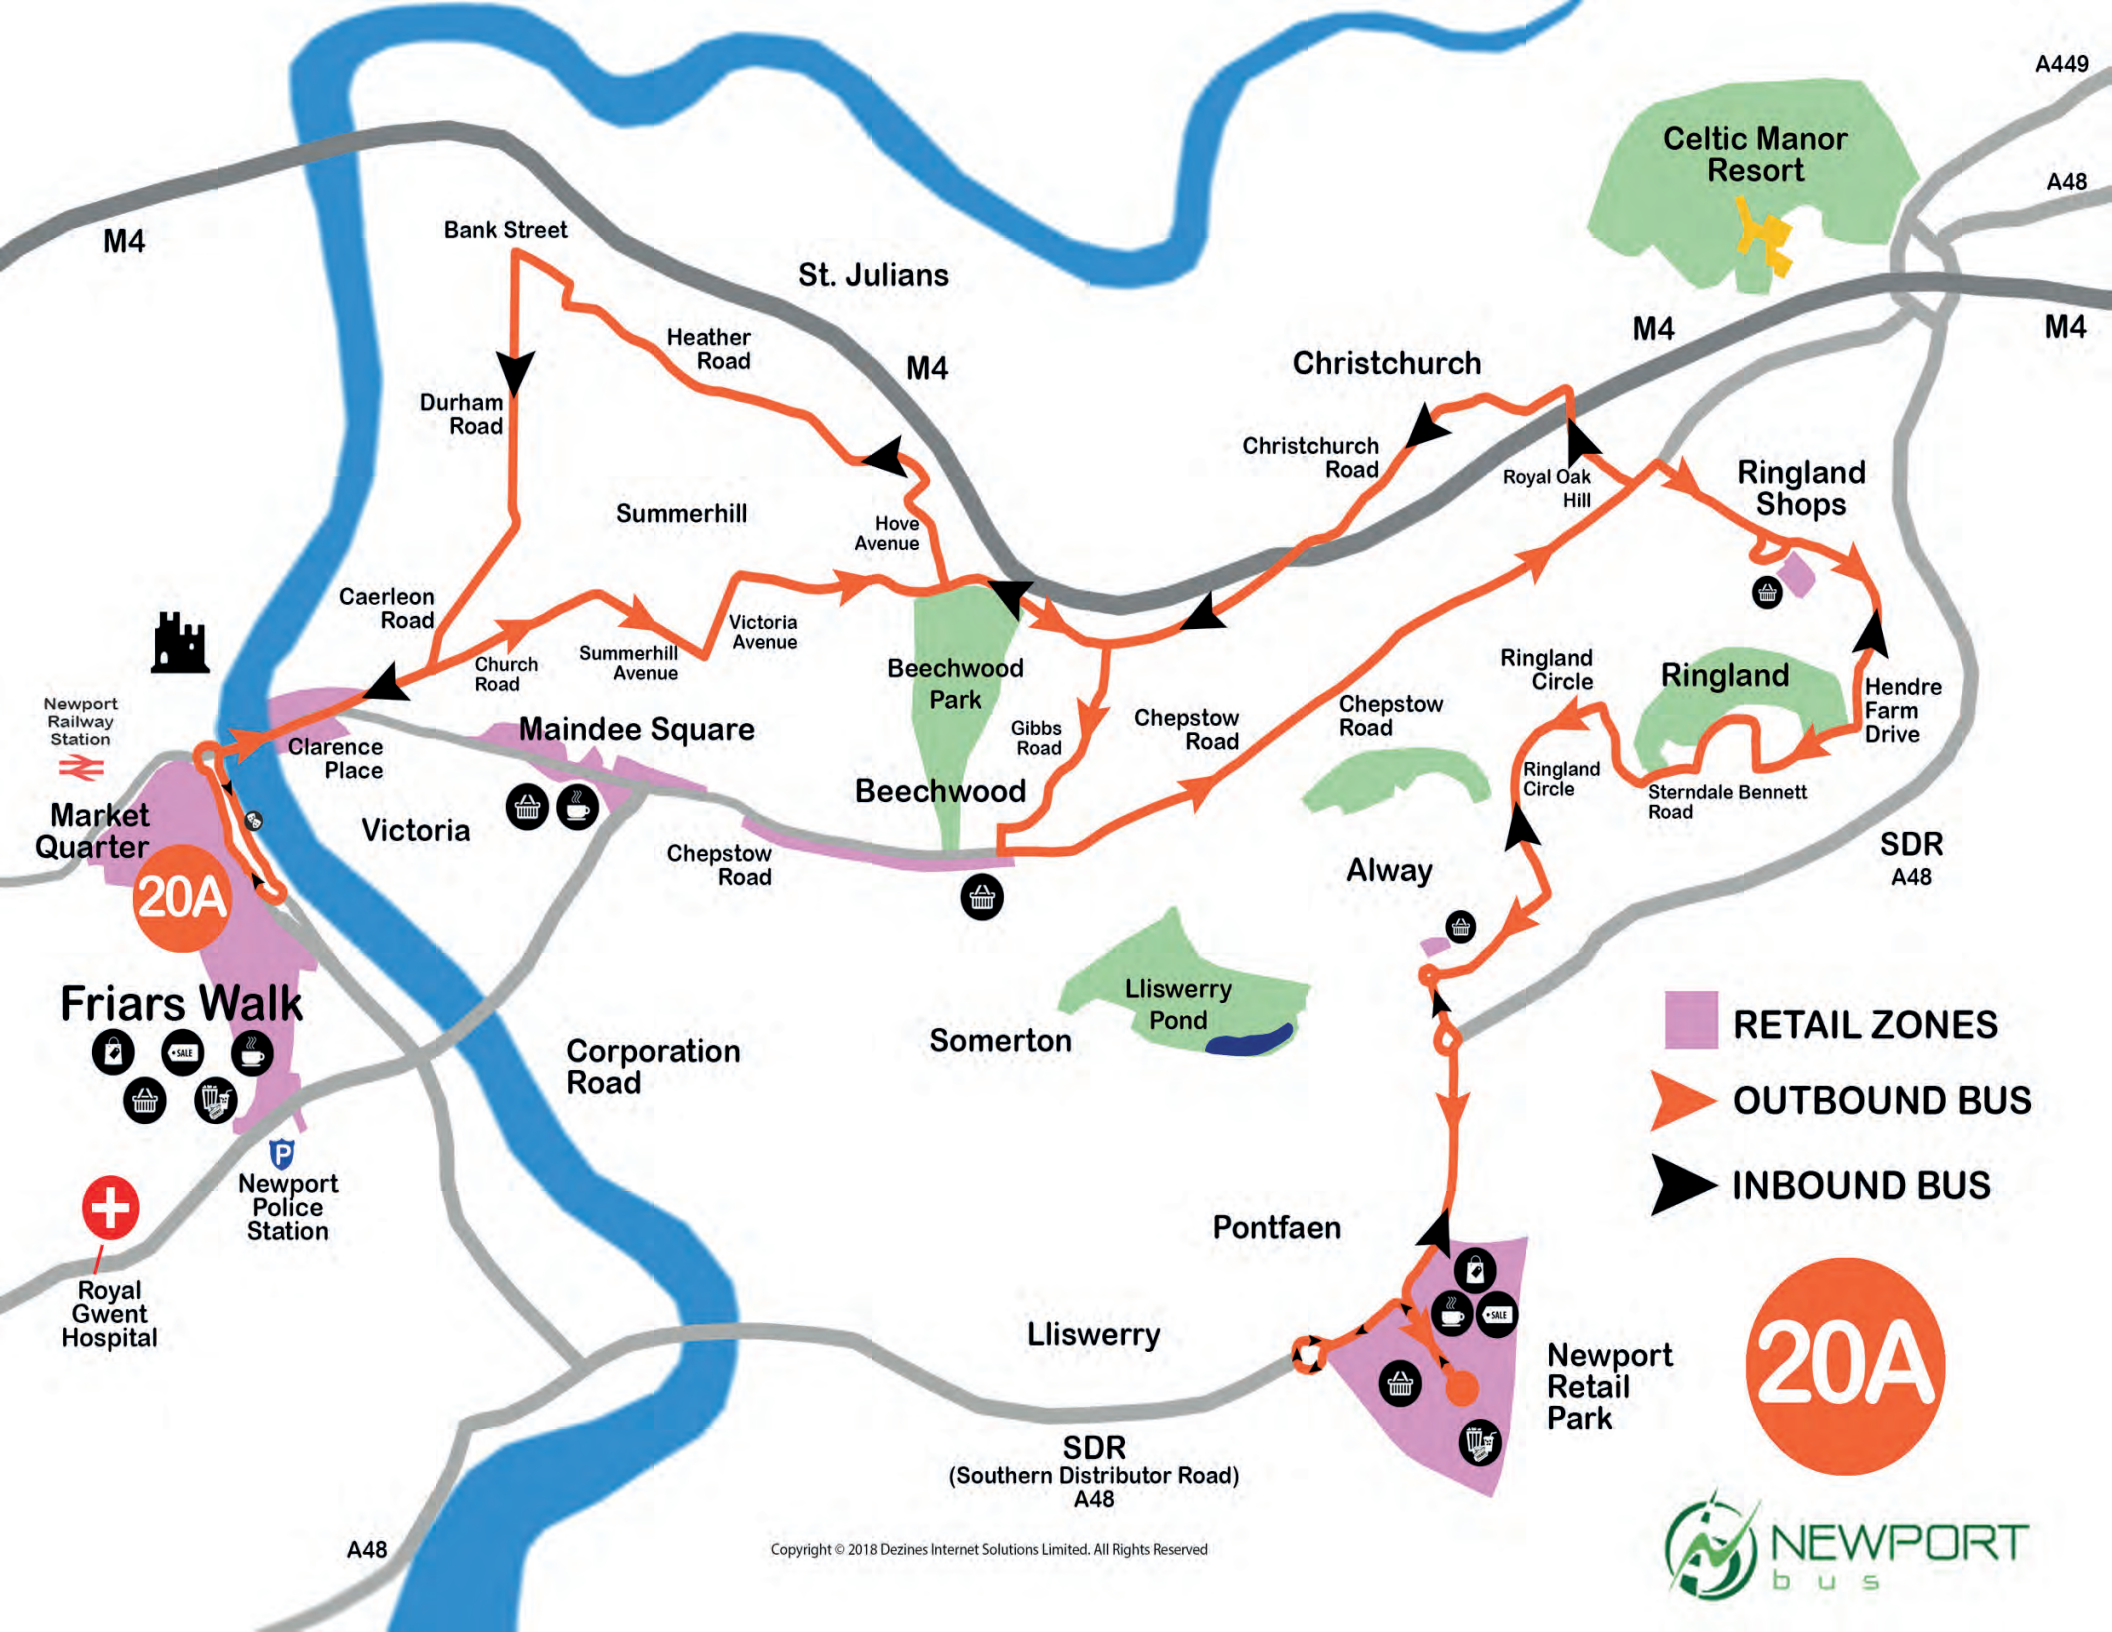

20A

20A

- RETAIL ZONES
- OUTBOUND BUS
- INBOUND BUS

**M4** (multiple locations)

**A48** (multiple locations)

**St. Julians**

**Christchurch**

**Ringland**

**Ringland Shops**

**Ringland Circle**

**Hendre Farm Drive**

**Ringland**

**Sterndale Bennett Road**

**SDR A48**

**Always**

**Pontfaen**

**Corporation Road**

**Market Quarter**

**Friars Walk**

**Newport Railway Station**

**Newport Police Station**

**Royal Gwent Hospital**

**Celtic Manor Resort**

M4

INBOUND BUS

Royal Gwent Hospital

Pontfaen

Lliswerry

Newport Retail Park

20C

SDR (Southern Distributor Road) A48

A48