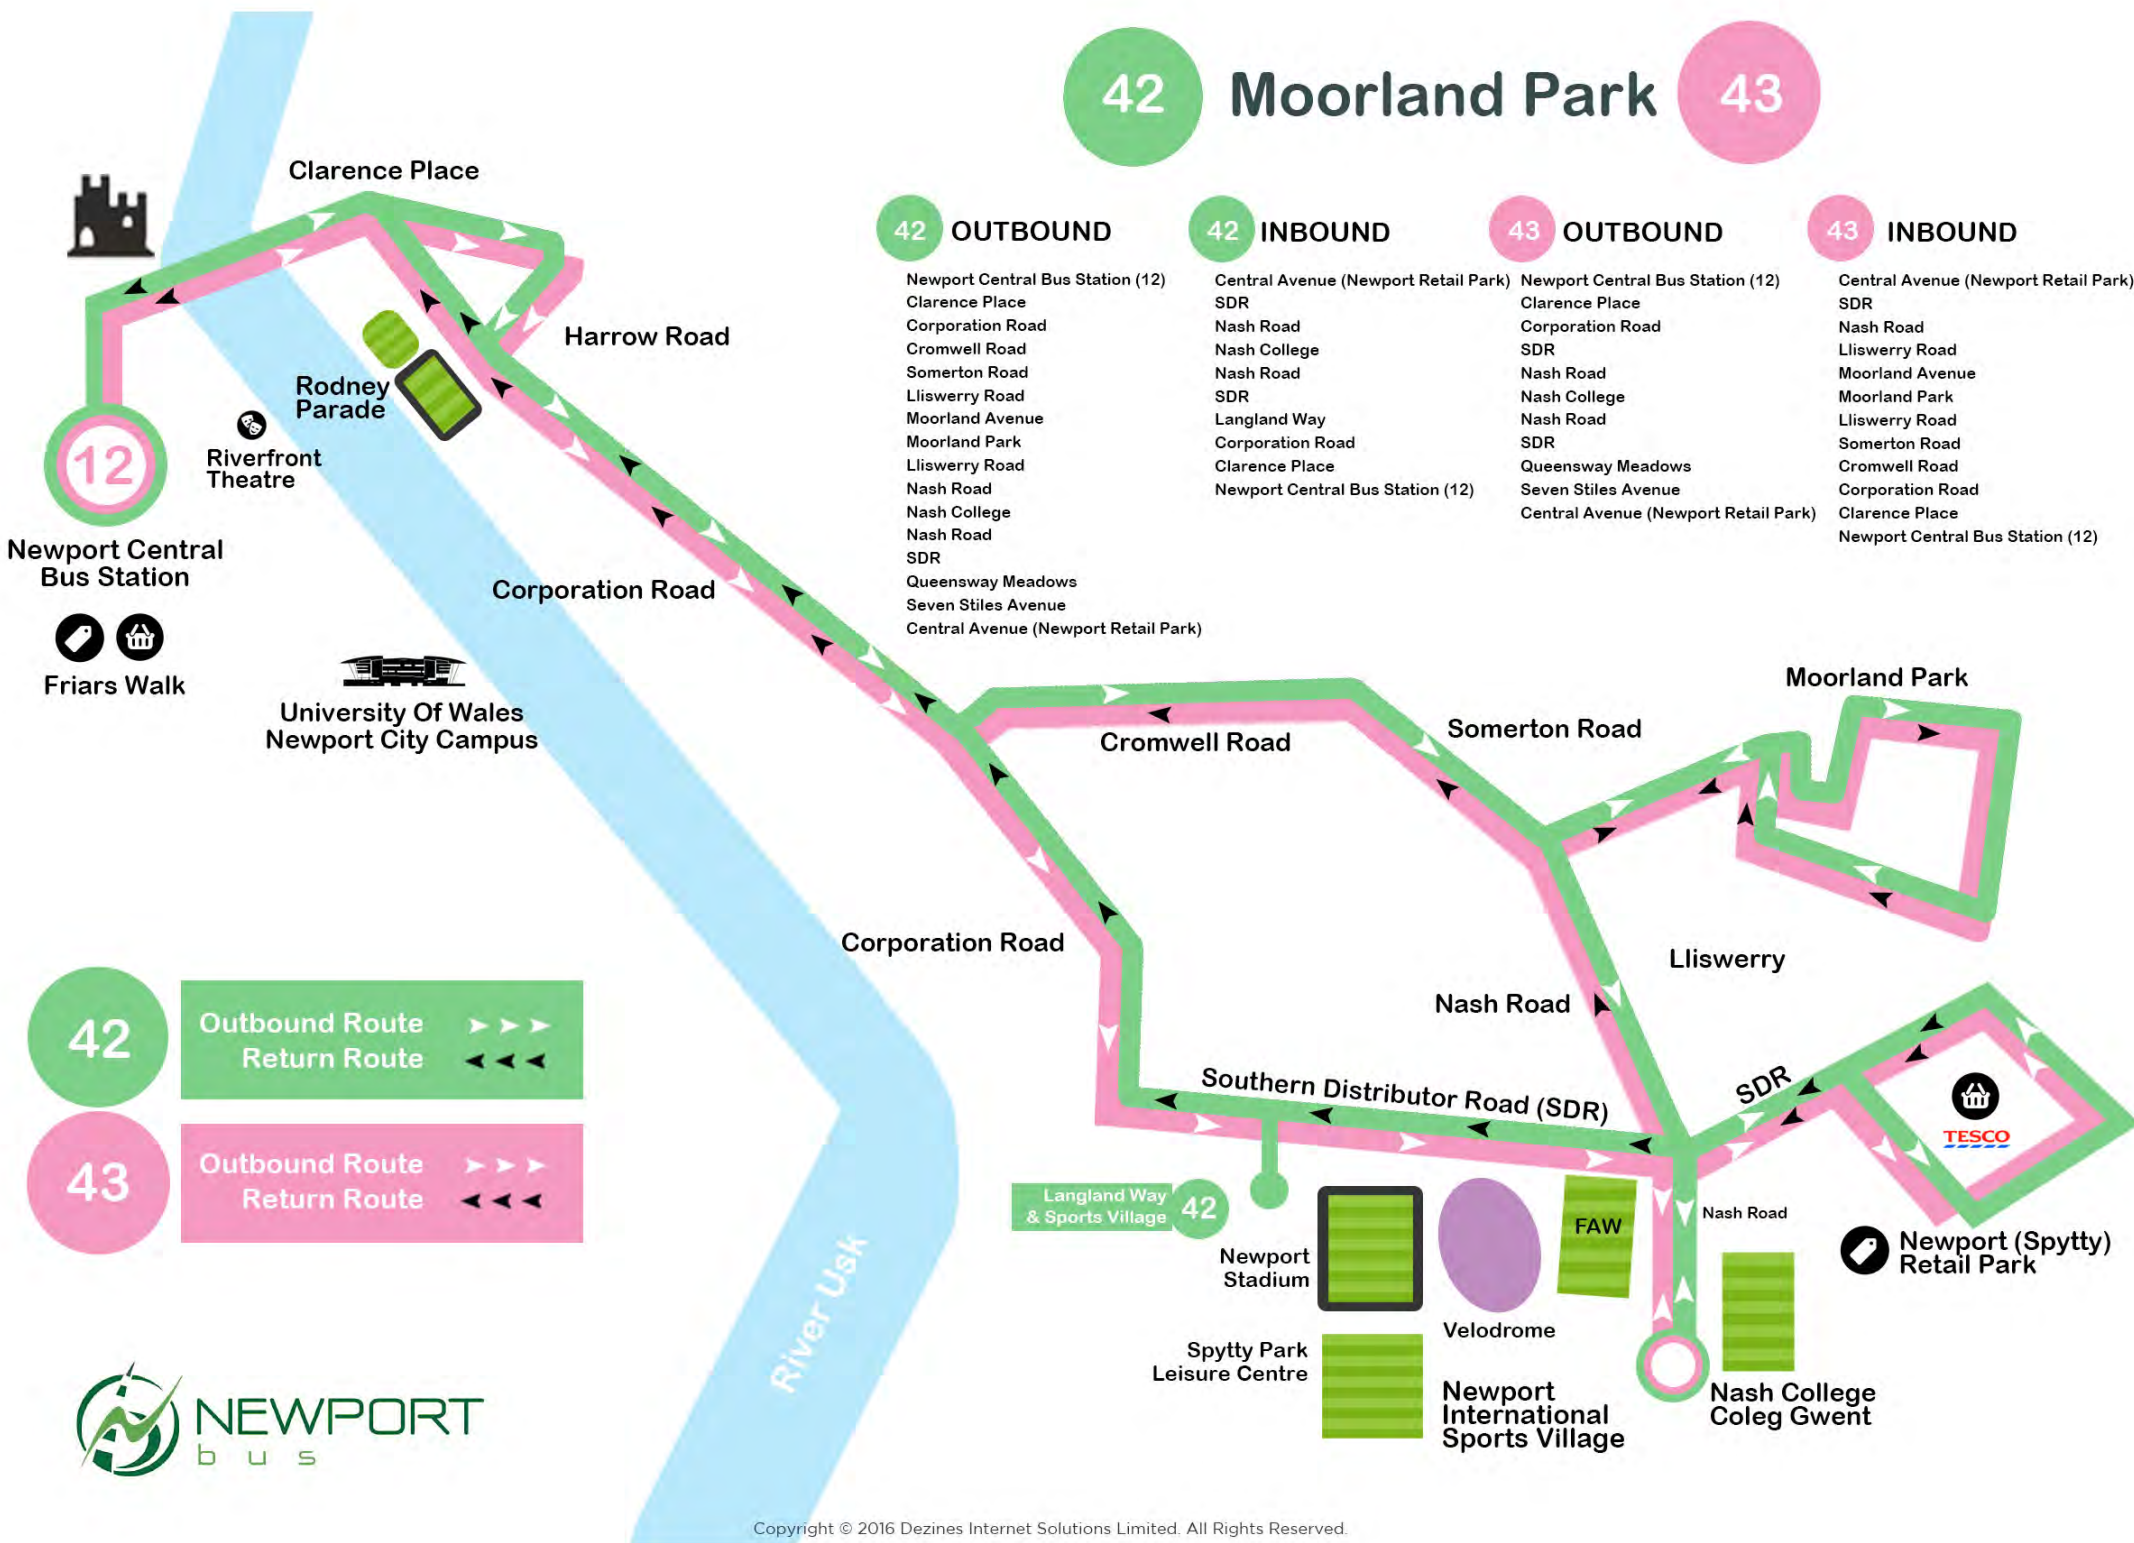

Saturday

Service Number	43	43	42	43	42	43	42	43	43
Newport Bus Station	0603	0803	0903	1003	1203	1403	1603	1707	1900
Corporation Hotel	-	-	0912	-	1212	-	1612	-	-
Corporation Hotel	0611	0811	-	1012	-	1412	-	1716	1908
Broadmead Park (Moorland Park)	-	-	0921	-	1221	-	1621	-	-
Nash College	0617	0817	-	1020	-	1420	-	1724	1914
Newport Retail Park	0623	0823	0931	1026	1231	1426	1631	1730	1920
Newport Retail Park	0623	0823	0931	1026	1231	1426	1631	1730	1920
Nash College	-	-	0937	-	1237	-	1637	-	-
Broadmead Park (Moorland Park)	0630	0830	-	1035	-	1435	-	1739	1927
Corporation Hotel	0636	0836	0947	1043	1247	1443	1647	1747	1933
Newport Bus Station	0649	0849	1002	1058	1302	1458	1702	1802	1946

42 INBOUND

- Central Avenue (Newport Retail Park)
- SDR
- Nash Road
- Nash College
- Nash Road
- SDR
- Langland Way
- Corporation Road
- Clarence Place
- Newport Central Bus Station (12)

43 OUTBOUND

- Newport Central Bus Station (12)
- Clarence Place
- Corporation Road
- SDR
- Nash Road
- Nash College
- Nash Road
- SDR
- Queensway Meadows
- Seven Stiles Avenue
- Central Avenue (Newport Retail Park)

43 INBOUND

- Central Avenue (Newport Retail Park)
- SDR
- Nash Road
- Lliswerry Road
- Moorland Avenue
- Moorland Park
- Lliswerry Road
- Somerton Road
- Cromwell Road
- Corporation Road
- Clarence Place
- Newport Central Bus Station (12)

42

Outbound Route >>>>
Return Route <<<<

43

Outbound Route >>>>
Return Route <<<<