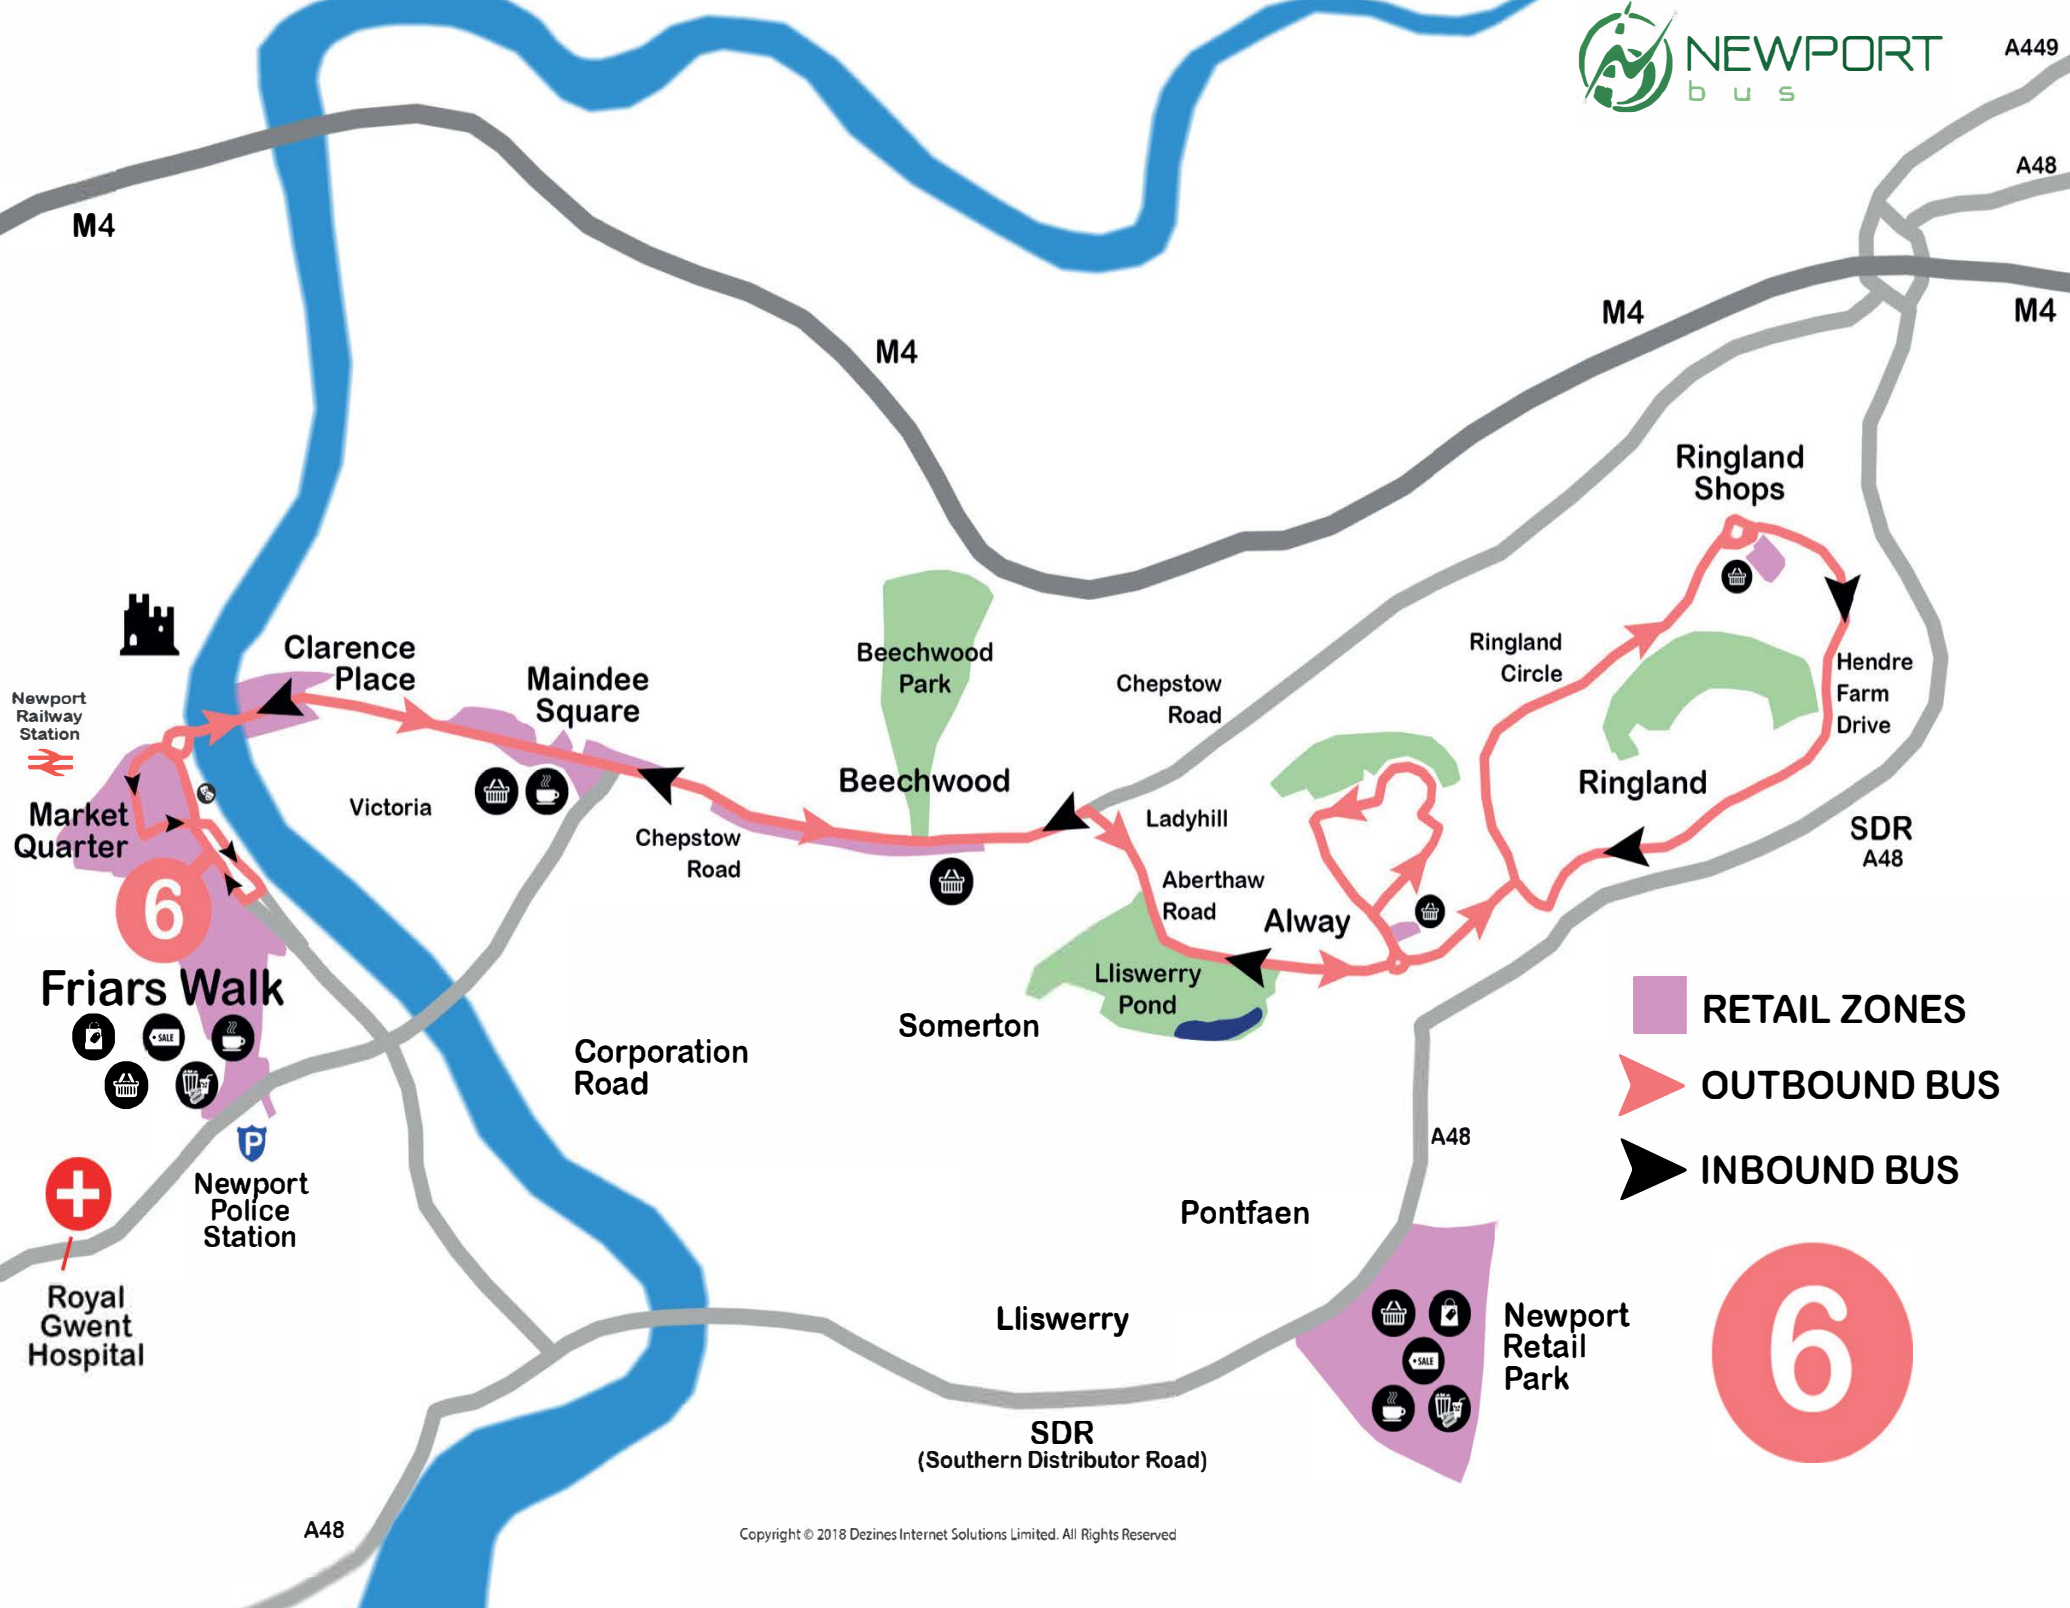

6 Newport – Alway - Ringland

Outbound	Inbound
Newport Bus Station	Ringland Centre Terminus
Clarence Place	Ringland Circle
Chepstow Road	Hendre Farm Drive
Aberthaw Road	Ringland Circle
Aberthaw Avenue	Aberthaw Road
Vaughn Williams Drive	Chepstow Road
Ladyhill Road	Clarence Place
Elgar Circle	High Street
Walford Davies Drive	Skinner Street
Vaughn Williams Drive	Kingsway
Aberthaw Road	Newport Bus Station
Ringland Circle	
Ringland Centre Terminus	

7 Newport – Ringland – Alway

Outbound	Inbound
Newport Bus Station	Ringland Centre Terminus
Kingsway	Ringland Circle
Emlyn Street	Aberthaw Road
George Street	Vaughn Williams Drive
Wharf Road	Ladyhill Road
Chepstow Road	Elgar Circle
Aberthaw Road	Walford Davies Drive
Ringland Circle	Vaughn Williams Drive
Hendre Farm Drive	Aberthaw Road
Ringland Centre Terminus	Chepstow Road
	Wharf Road
	George Street
	Cardiff Road
	<i>*Royal Gwent Hospital</i>
	<i>Cardiff Road</i>
	Kingsway
	Emlyn Street
	Kingsway
	Newport Bus Station

** Where indicated on timetable service extends to Royal Gwent Hospital*

-  RETAIL ZONES
-  OUTBOUND BUS
-  INBOUND BUS

6

-  RETAIL ZONES
-  OUTBOUND BUS
-  INBOUND BUS

6E

* This Service is:
Mon - Sat Evenings
and Sunday's only

Chepstow Road

Ringland Circle

Hendre Farm Drive

Newport Railway Station

Market Quarter

Victoria

Beechwood

Ladyhill