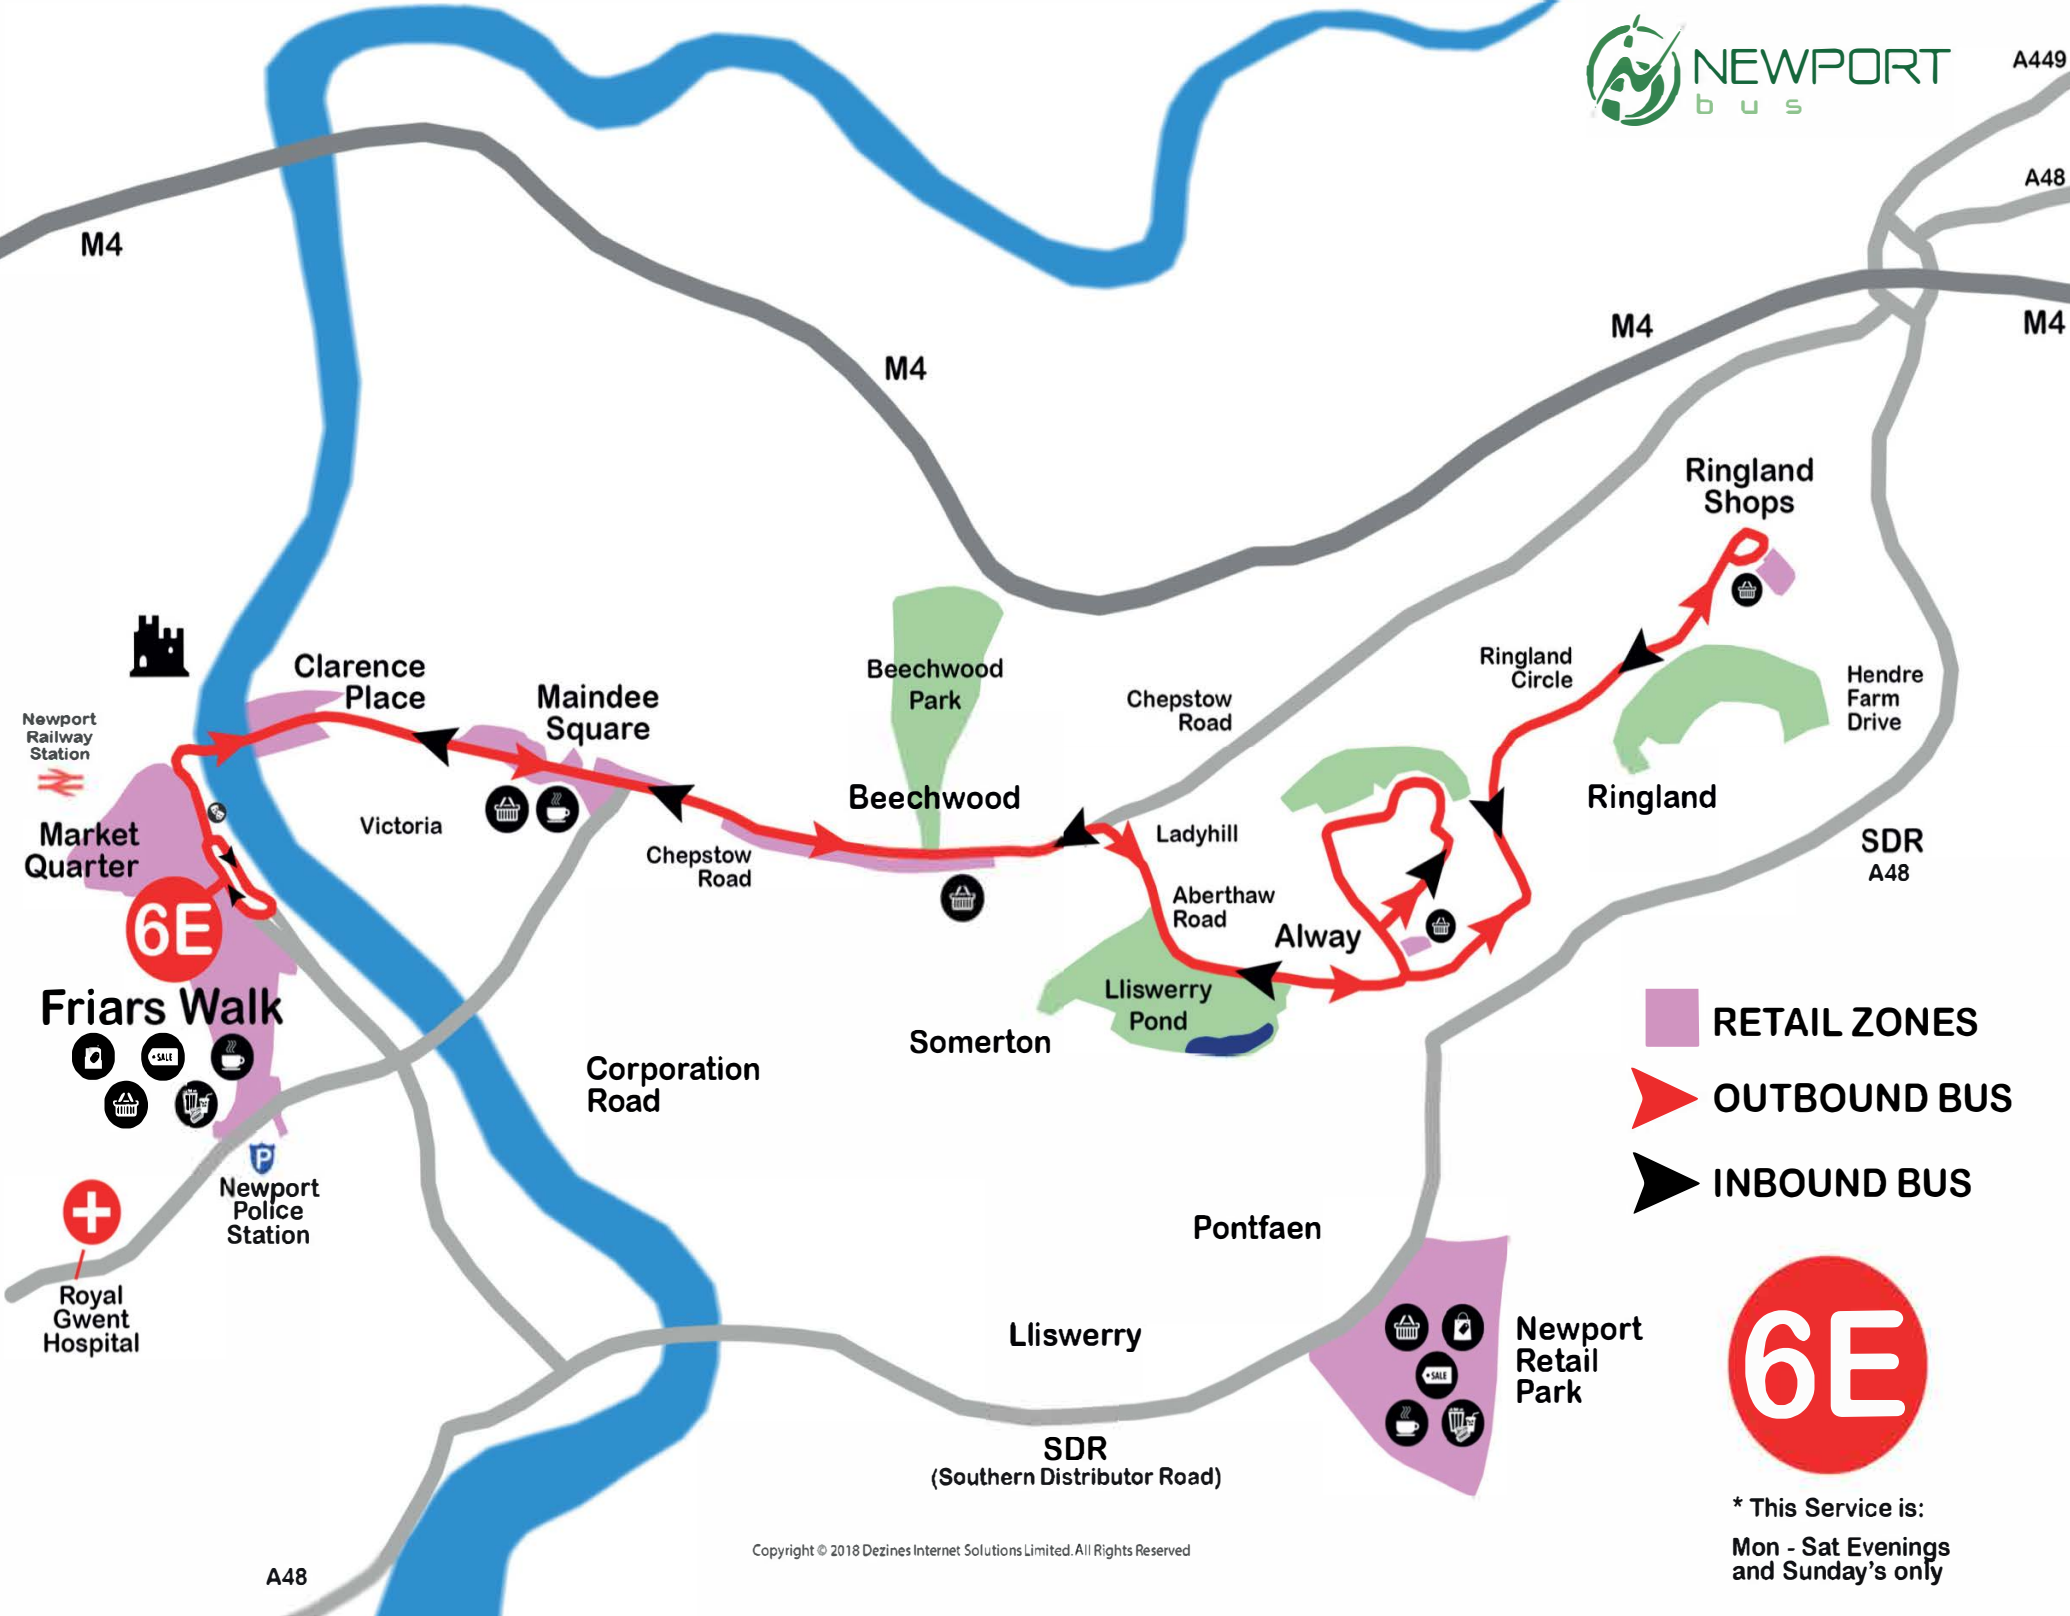

7 Newport – Ringland – Alway

Outbound	Inbound
Newport Bus Station	Ringland Centre Terminus
Kingsway	Ringland Circle
Emlyn Street	Aberthaw Road
George Street	Vaughn Williams Drive
Wharf Road	Ladyhill Road
Chepstow Road	Elgar Circle
Aberthaw Road	Walford Davies Drive
Ringland Circle	Vaughn Williams Drive
Hendre Farm Drive	Aberthaw Road
Ringland Centre Terminus	Chepstow Road
	Wharf Road
	George Street
	Cardiff Road
	<i>*Royal Gwent Hospital</i>
	<i>Cardiff Road</i>
	Kingsway
	Emlyn Street
	Kingsway
	Newport Bus Station

** Where indicated on timetable service extends to Royal Gwent Hospital*

-  RETAIL ZONES
-  OUTBOUND BUS
-  INBOUND BUS

6

-  RETAIL ZONES
-  OUTBOUND BUS
-  INBOUND BUS

6E

* This Service is:
Mon - Sat Evenings
and Sunday's only

Chepstow Road

Ringland Circle

Hendre Farm Drive

Newport Railway Station

Market Quarter

Victoria

Beechwood

Ladyhill

Royal Gwent Hospital

Lliswerry

SDR (Southern Distributor Road)

A48